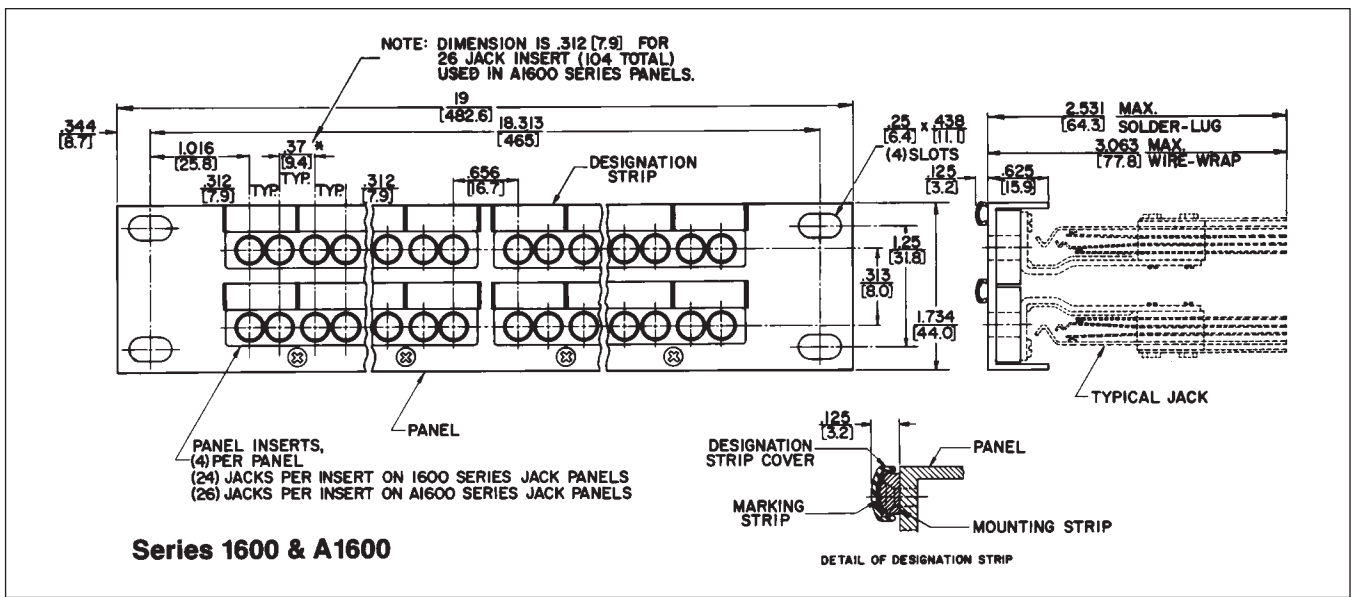

TT-Jax® (.173") JACK PANELS

DIMENSIONS ARE FOR REFERENCE ONLY Inch
(mm)

NOTE: Contact your Switchcraft Representative for price and delivery.