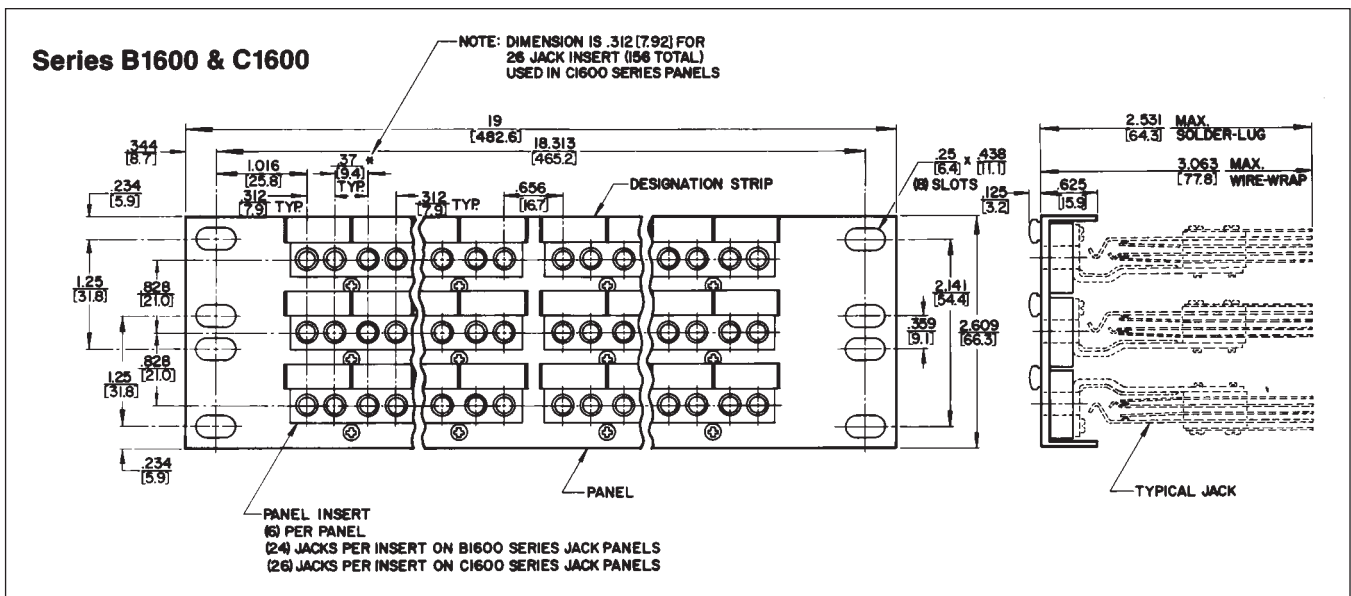

TT-Jax® (.173") JACK PANELS

DIMENSIONS ARE FOR REFERENCE ONLY Inch
(mm)

NOTE: Contact your Switchcraft Representative for price and delivery.